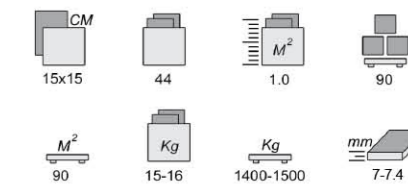

NEDA

15x15 cm - 5.9x5.9 inch

Neda ceramic with paunch and different look is designed especially for wall. This ceramic has been produced in white, brown and beige and it could be used in living room, between cabinets and etc.

Neda ceramic produced in 15X15 size in Alborz collection which makes your place luxurious and chic.

RASHEL

15x15 cm - 5.9x5.9 inch

TYPE