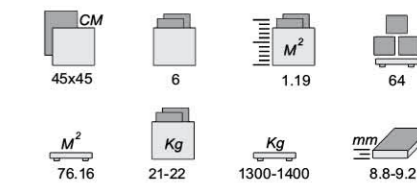

VARIOUS PRODUCTS

45x45 cm - 17.72x17.72 inch