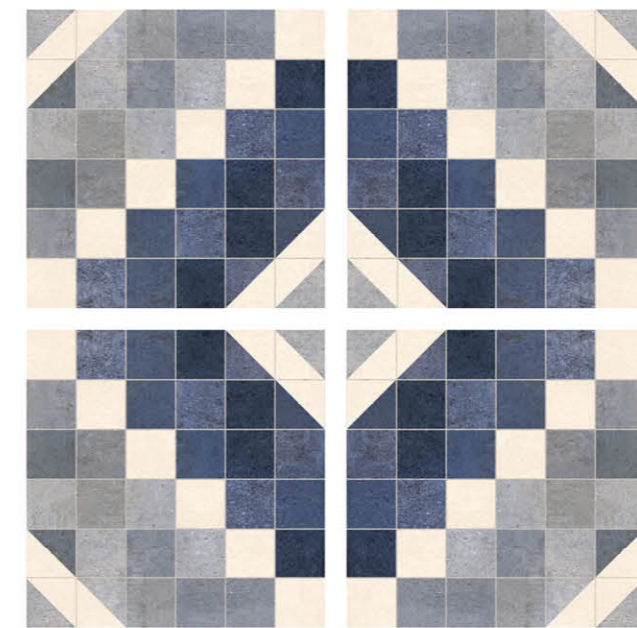

# ATRON Anti Acid

30x30 cm - 11.8x11.8 inch

TYPE

Atron White

Atron Tan

Anti Acid Flat Blue

Anti Acid Flat White