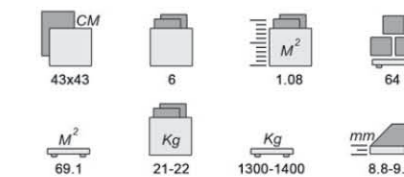

PARKO

43x43 cm - 16.92x16.92 inch