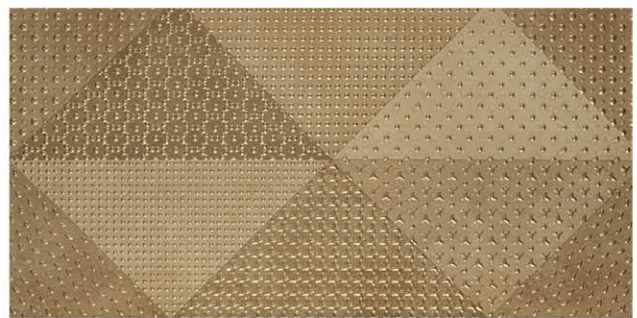

New Verni Golden Flower 1